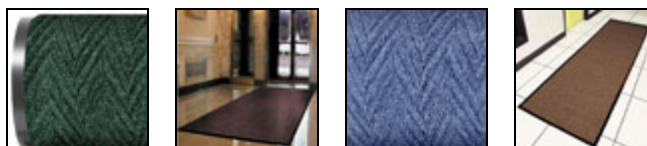

Chevron Door Mats

Chevron Door Mats combine great style with an effective surface design. These entrance mats feature a raised chevron or arrow surface that is excellent at scraping feet as they walk across the mat.

The surface is made from a quick drying needle-punched polypropylene constructed in a raised V design. This makes the scraping action effective when walked on from any direction. These floor mats also have a vinyl backing and edging around the perimeter of the mat.

Chevron Door Mats are all-purpose floor mats for use indoors or outdoors when covered. Easily clean by vacuuming regularly or deep clean with a hot water or shampoo extraction.

- 3/8" thick
- Chevron arrow design scrapes shoes clean
- Multi-purpose floor mat